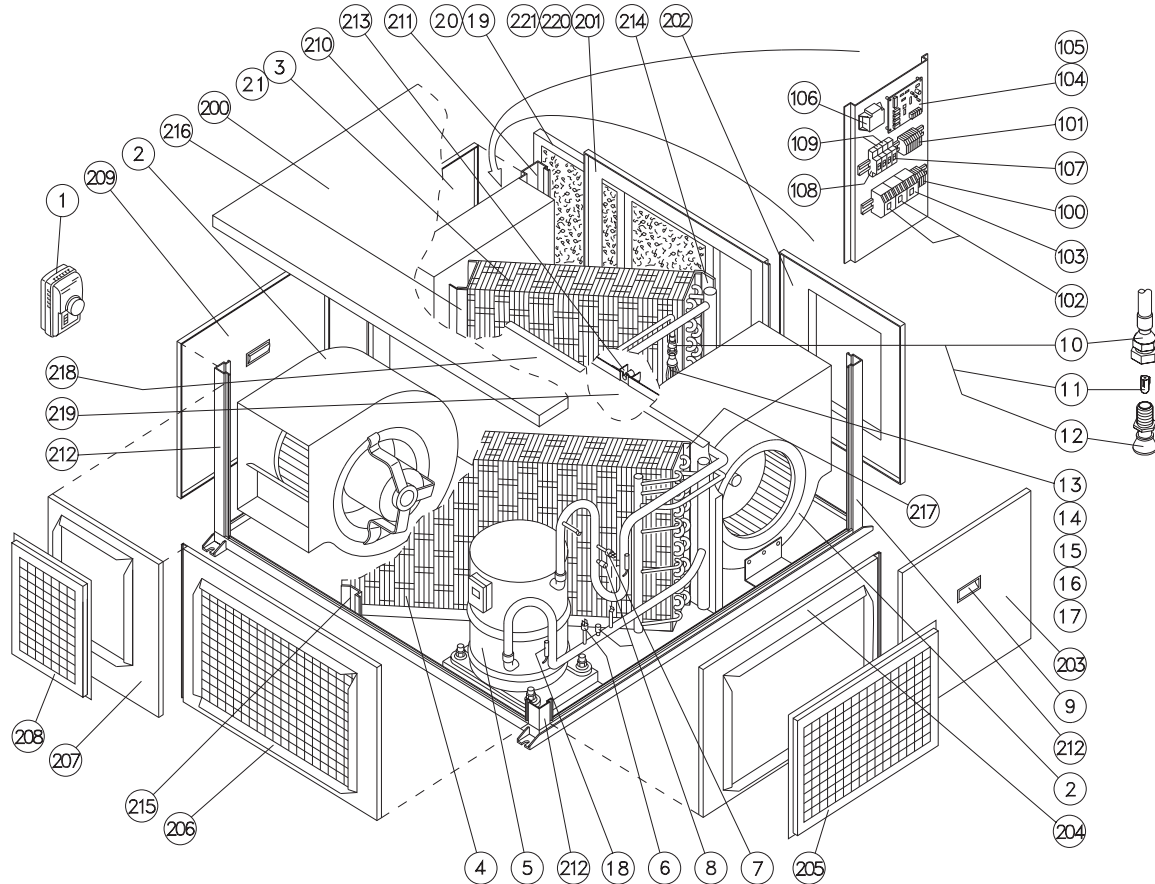

Spare Parts

1/2 RTC-15B-38 ed. 01(10-00) R-22 (SERIAL B)

POS	ITEM	DENOMINATION	QUANTITY
			RTC-15B-38 ed.01
1	3786024	Ambient thermostat	1
2	3795044	Motor-driven fan	2
3	61-7449	Indoor coil	1
4	61-7450	Outdoor coil	1
5	3721824	Compressor	1
6	025-17620-025	High pressure switch	1
7	025-30249-000	Low pressure switch	1
8	3515630	Access connection	3
9	3787101	Handle for handling	3
10	3532001	Aeroquip connector	1
11	3520018	Restrictor	1
12	3530009	Distributor	1
13	86-9691	Indoor coil capillary tube n° 1	1
14	86-9692	Indoor coil capillary tube n° 2	1
15	86-9693	Indoor coil capillary tube n° 3	1
16	86-9694	Indoor coil capillary tube n° 4	1
17	86-9695	Indoor coil capillary tube n° 5	1
18	3785066	5000 mm Sensor	2
19	3737706	Air filter 445 x 320 x 20	2
20	3750800	Filtering material	2
21	16-1885	Aluminium grid indoor coil	1
100	3770994	Connecting strip	1
101	3770996	Connecting strip	1
102	6744617	Contacteur	2
103	6744639	Contacteur	1
104	6791200	Electronic board	1
105	6826810	Nylon separator	4
106	6849855	Transformer	1
107	6776814	Automatic switch	1
108	6776852	Automatic switch	1
109	6776816	Automatic switch	2
200	66-7308	Upper cover assembly	1
201	66-7305	Indoor coil panel assembly	1
202	66-7729	Fan panel assembly	1
203	66-7728	Fan panel assembly	1