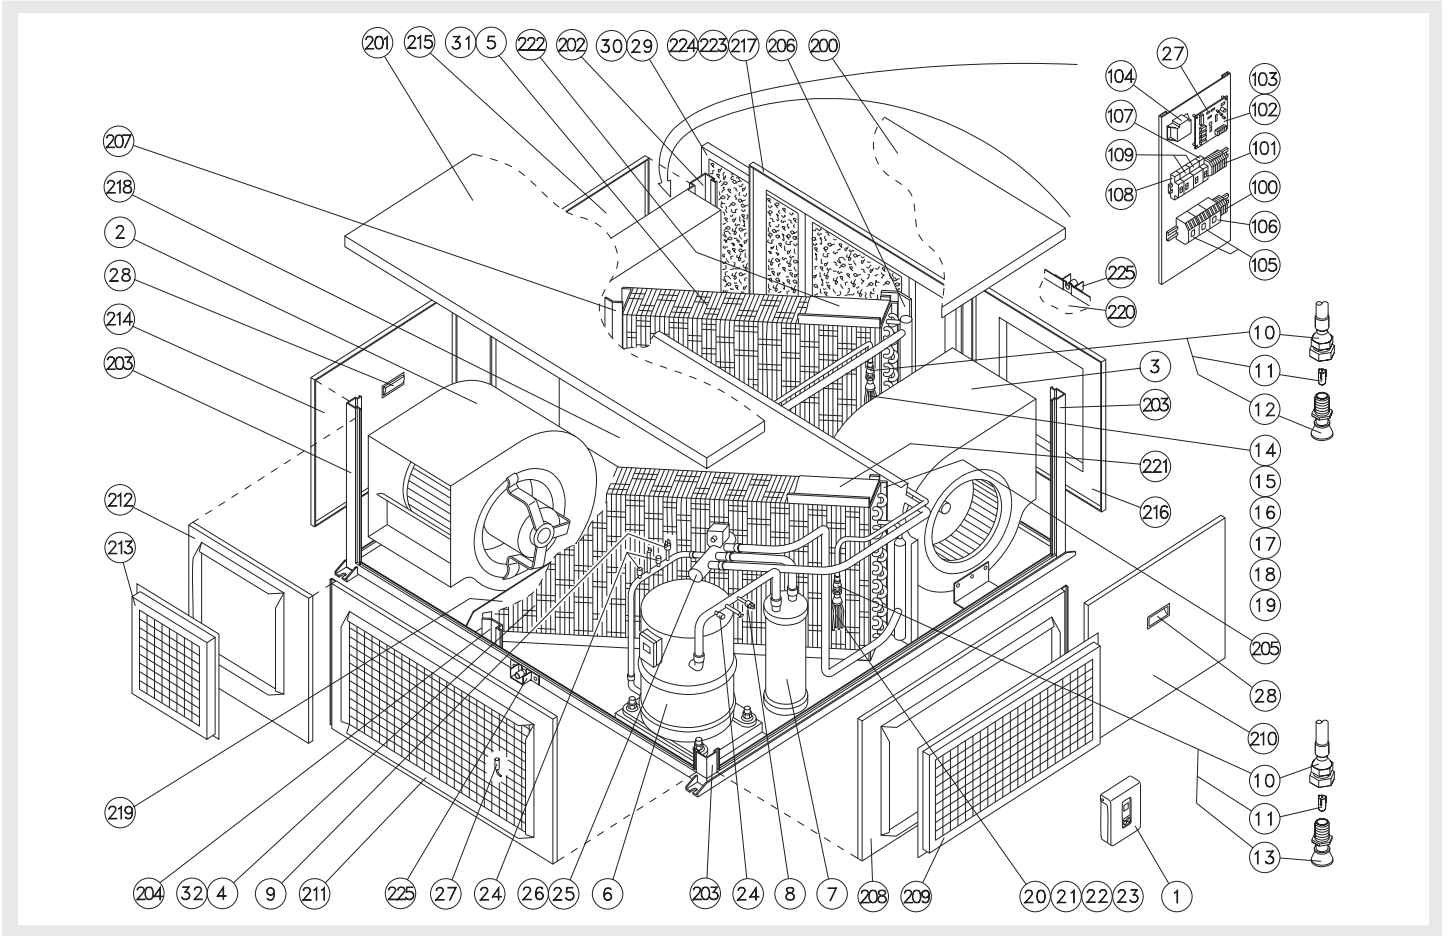

Spare Parts

RTH-20B-38 ed.01 (10-00) R-22 (SERIAL B)

1/2

POS	ITEM	DENOMINATION	QUANTITY
			RTH-20B-38 ed.01
1	3786046	Ambient thermostat	1
2	3795048	Motor-driven fan	1
3	3795040	Motor-driven fan	1
4	61-7365	Outdoor coil	1
5	61-7366	Indoor coil	1
6	3721826	Compressor	1
7	1999567	Suction accumulator	1
8	025-30249-000	Low pressure switch	1
9	025-17620-025	High pressure switch	1
10	3532001	Aeroquip connector	2
11	3520017	Restrictor	2
12	3530006	Distributor	1
13	3530005	Distributor	1
14	86-9575	Indoor coil capillary tube n° 1	1
15	86-9576	Indoor coil capillary tube n° 2	1
16	86-9577	Indoor coil capillary tube n° 3	1
17	86-9578	Indoor coil capillary tube n° 4	1
18	86-9579	Indoor coil capillary tube n° 5	1
19	86-9580	Indoor coil capillary tube n° 6	1
20	86-9581	Outdoor coil capillary tube n° 1	1
21	86-9582	Outdoor coil capillary tube n° 2	1
22	86-9583	Outdoor coil capillary tube n° 3	1
23	86-9584	Outdoor coil capillary tube n° 4	1
24	3515630	Access connection	3
25	3794379	Four-way valve	1
26	6712524	Four-way valve trip coil	1
27	3785066	5000 mm Sensor	4
28	3787101	Handle for handling	3
29	3737705	Air filter 440 x 395 x 20	2
30	3750800	Filtering material	2
31	16-11486	Aluminium grid indoor coil	1
32	16-11487	Aluminium grid outdoor coil	1
100	3770994	Connecting strip	1
101	3770996	Connecting strip	1
102	6791200	Electronic board	1