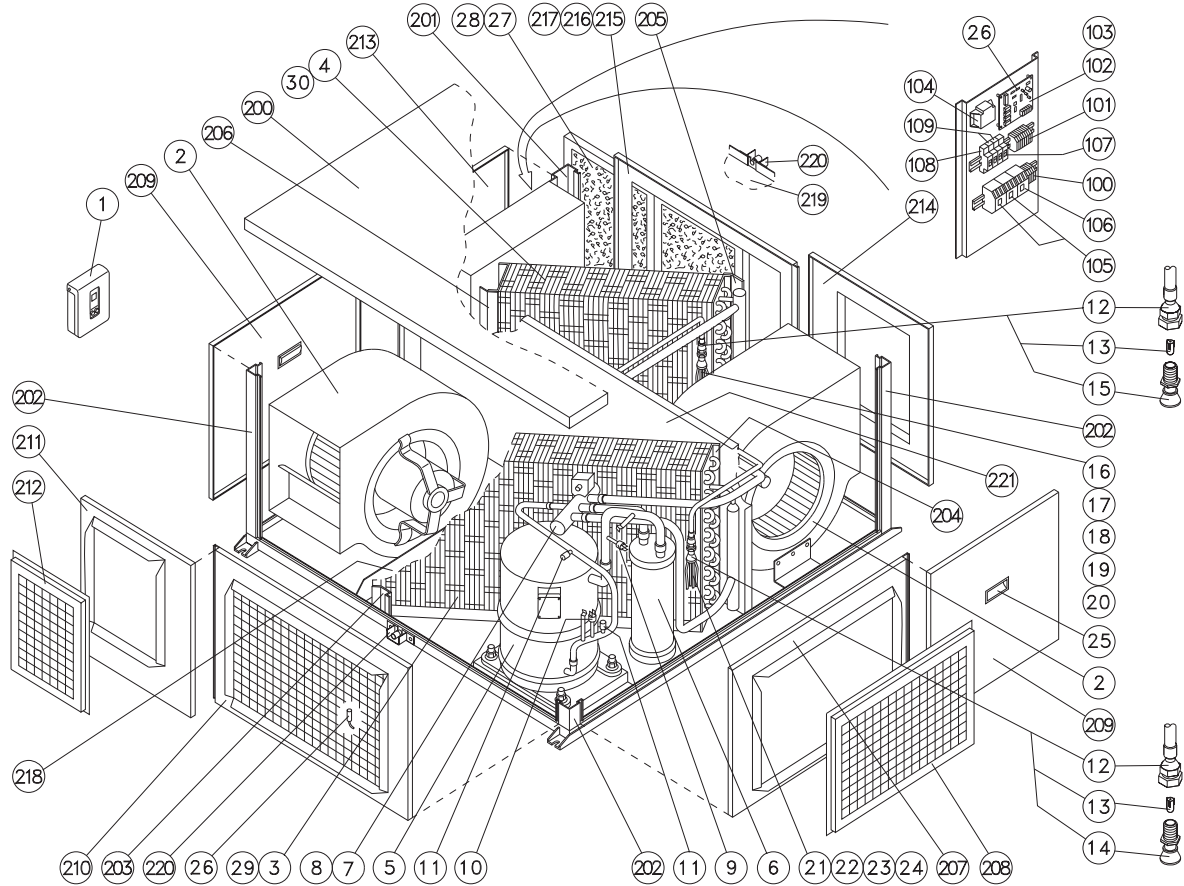

Spare Parts

RTH-15B-38 ed.01 (10-00) R-22 (SERIAL B)

1/2

POS	ITEM	DENOMINATION	QUANTITY
			RTH-15B-38 ed.01
1	3786046	Ambient thermostat	1
2	3795044	Motor-driven fan	2
3	61-7367	Outdoor coil	1
4	61-7368	Indoor coil	1
5	3721824	Compressor	1
6	1999567	Suction accumulator	1
7	3794375	Four-way valve	1
8	6712524	Four-way valve trip coil	1
9	025-30249-000	Low pressure switch	1
10	025-17620-025	High pressure switch	1
11	3515630	Access connection	3
12	3532001	Aeroquip connector	2
13	3520018	Restrictor	2
14	3530005	Distributor	1
15	3530009	Distributor	1
16	86-9621	Indoor coil capillary tube n° 1	1
17	86-9622	Indoor coil capillary tube n° 2	1
18	86-9623	Indoor coil capillary tube n° 3	1
19	86-9624	Indoor coil capillary tube n° 4	1
20	86-9625	Indoor coil capillary tube n° 5	1
21	86-9586	Outdoor coil capillary tube n° 1	1
22	86-9587	Outdoor coil capillary tube n° 2	1
23	86-9619	Outdoor coil capillary tube n° 3	1
24	86-9620	Outdoor coil capillary tube n° 4	1
25	3787101	Handle for handling	2
26	3785066	5000 mm Sensor	4
27	3737706	Air filter 445 x 320 x 20	2
28	3750800	Filtering material	2
29	16-1884	Aluminium grid outdoor coil	1
30	16-1885	Aluminium grid indoor coil	1
100	3770994	Connecting strip	1
101	3770996	Connecting strip	1
102	6791200	Electronic board	1
103	6826810	Nylon separator	4
104	6849855	Transformer	1