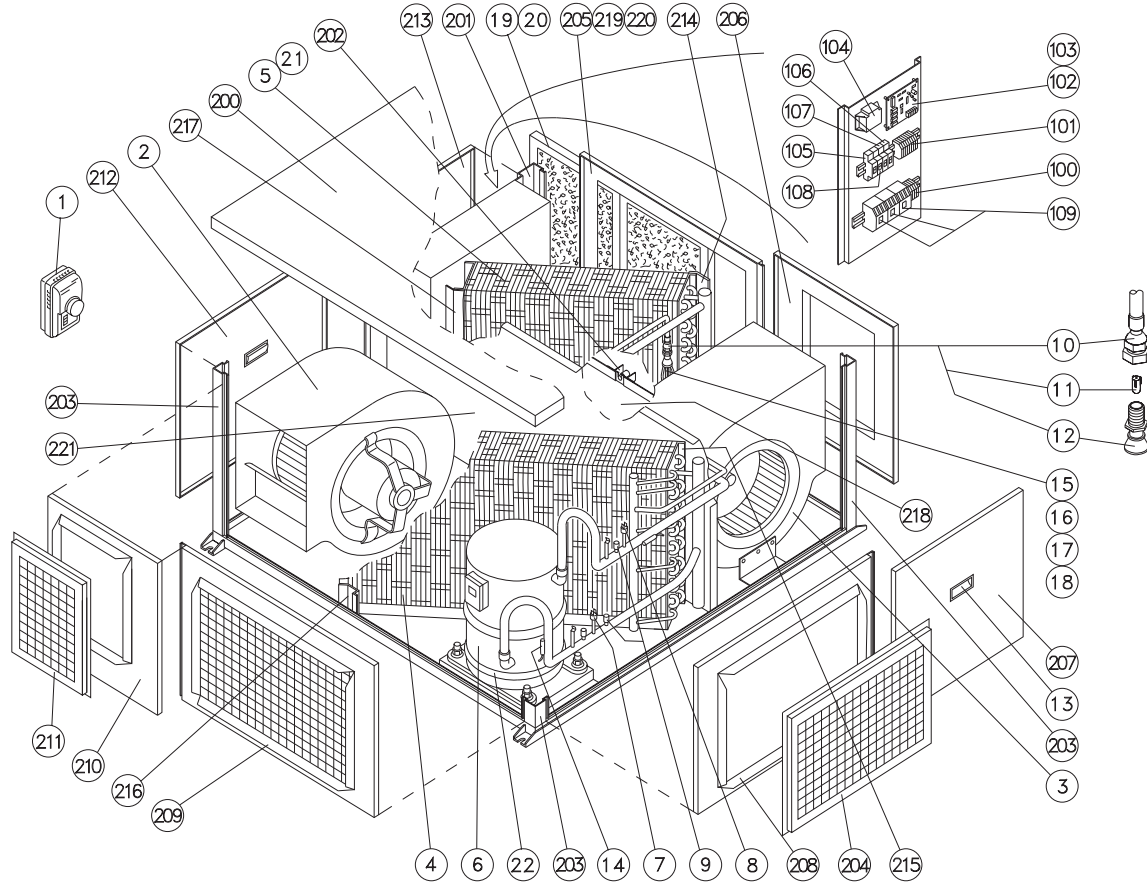

# Spare Parts

1/2 RTC-10G-38 ed. 01(01-01) R-407C (SERIAL B)

POS	ITEM	DENOMINATION	QUANTITY
			RTC-10G-38 ed.01
1	3786024	Ambient thermostat	1
2	3795060	Motor-driven fan	1
3	3795044	Motor-driven fan	1
4	61-7457	Outdoor coil	1
5	61-7456	Indoor coil	1
6	3721888	Compressor	1
7	025-17620-025	High pressure switch	1
8	025-30249-000	Low pressure switch	1
9	3515630	Access connection	3
10	3532001	Aeroquip connector	1
11	3520010	Restrictor	1
12	3530005	Distributor	1
13	3787101	Handle for handling	3
14	3785066	5000 mm Sensor	2
15	86-9706	Indoor coil capillary tube n° 1	1
16	86-9707	Indoor coil capillary tube n° 2	1
17	86-9708	Indoor coil capillary tube n° 3	1
18	86-9709	Indoor coil capillary tube n° 4	1
19	3737705	Air filter 440 x 395 x 20	1
20	3750800	Filtering material	1
21	16-1887	Aluminium indoor grid	1
22	6824906	Compressor crankcase heater	1
100	3770994	Connecting strip	1
101	3770996	Connecting strip	1
102	6791200	Electronic board	1
103	6826810	Nylon separator	4
104	6849855	Transformer	1
105	6776852	Automatic switch	1
106	6776814	Automatic switch	1
107	6776813	Automatic switch	1
108	6776816	Automatic switch	1
109	6744617	Contacteur	3
200	66-7320	Upper cover assembly	1
201	66-7371	Contro box comer assembly	1
202	11-6905	Drainpipe protection	1

# Spare Parts