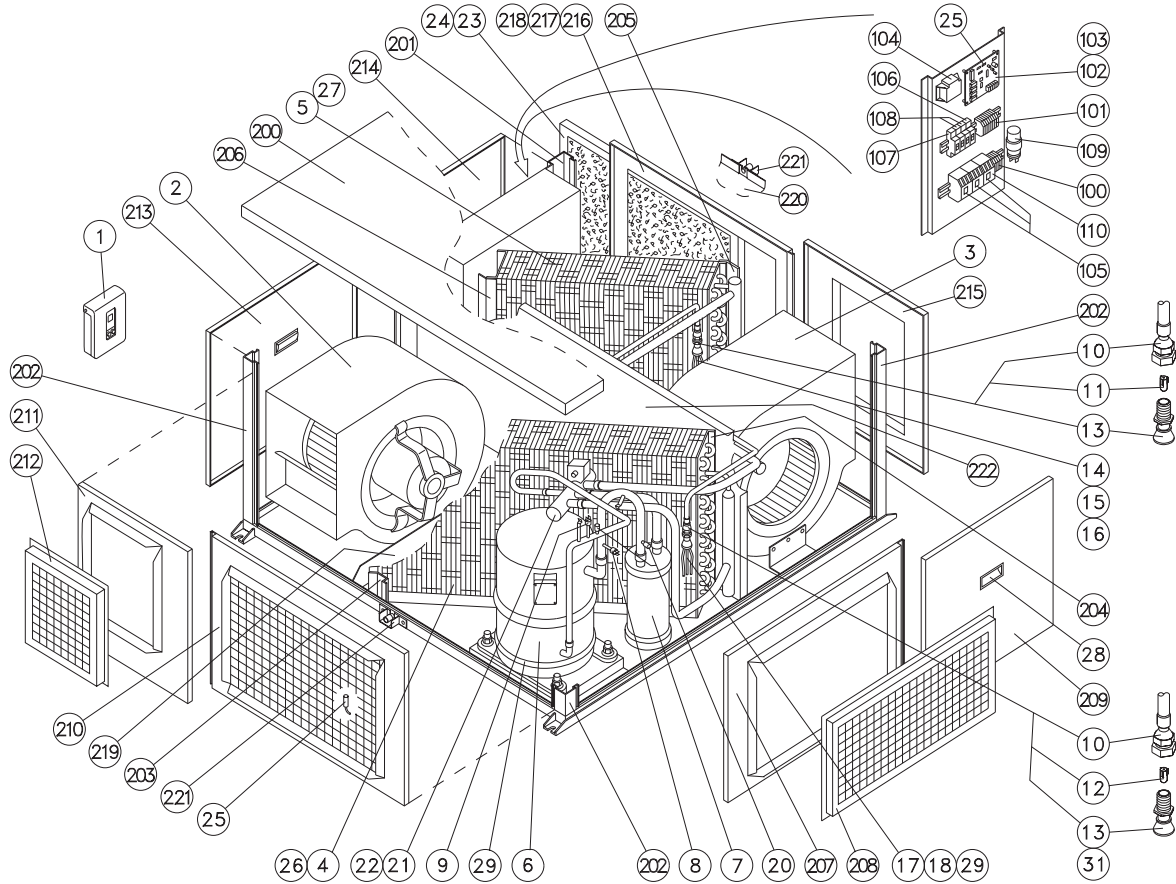

Spare Parts

RTH-07G-21 ed.01 (TRF) R-407C (SERIAL B)

1/2

POS	ITEM	DENOMINATION	QUANTITY
			RTH-07G-21 ed.01
1	3786046	Ambient thermostat	1
2	3795155	Motor-driven fan	1
3	3795032	Motor-driven fan	1
4	61-7447	Outdoor coil	1
5	61-7448	Indoor coil	1
6	3721886	Compressor	1
7	1999565	Suction accumulator	1
8	025-30249-000	Low pressure switch	1
9	025-17620-025	High pressure switch	1
10	3532001	Aeroquip connector	2
11	3520007	Restrictor	1
12	3520005	Restrictor	1
13	3530004	Distributor	2
14	86-9659	Indoor coil capillary tube n° 1	1
15	86-9660	Indoor coil capillary tube n° 2	1
16	86-9661	Indoor coil capillary tube n° 3	1
17	86-9656	Outdoor coil capillary tube n° 1	1
18	86-9657	Outdoor coil capillary tube n° 2	1
19	86-9658	Outdoor coil capillary tube n° 3	1
20	3515630	Access connection	3
21	3794368	Four-way valve	1
22	3708240	24 V trip coil	1
23	3737706	Air filter 445 x 320 x 20	1
24	3750800	Filtering material	1
25	3785066	5000 mm Sensor	4
26	16-1888	Aluminium grid outdoor coil	1
27	16-1889	Aluminium grid indoor coil	1
28	3787101	Handle for handling	3
29	6824906	Compressor crankcase heater	1
100	3770995	Connecting strip	1
101	3770996	Connecting strip	1
102	6791200	Electronic board	1
103	6826810	Nylon separator	4
104	6849855	Transformer	1
105	6744617	Contacteur	2