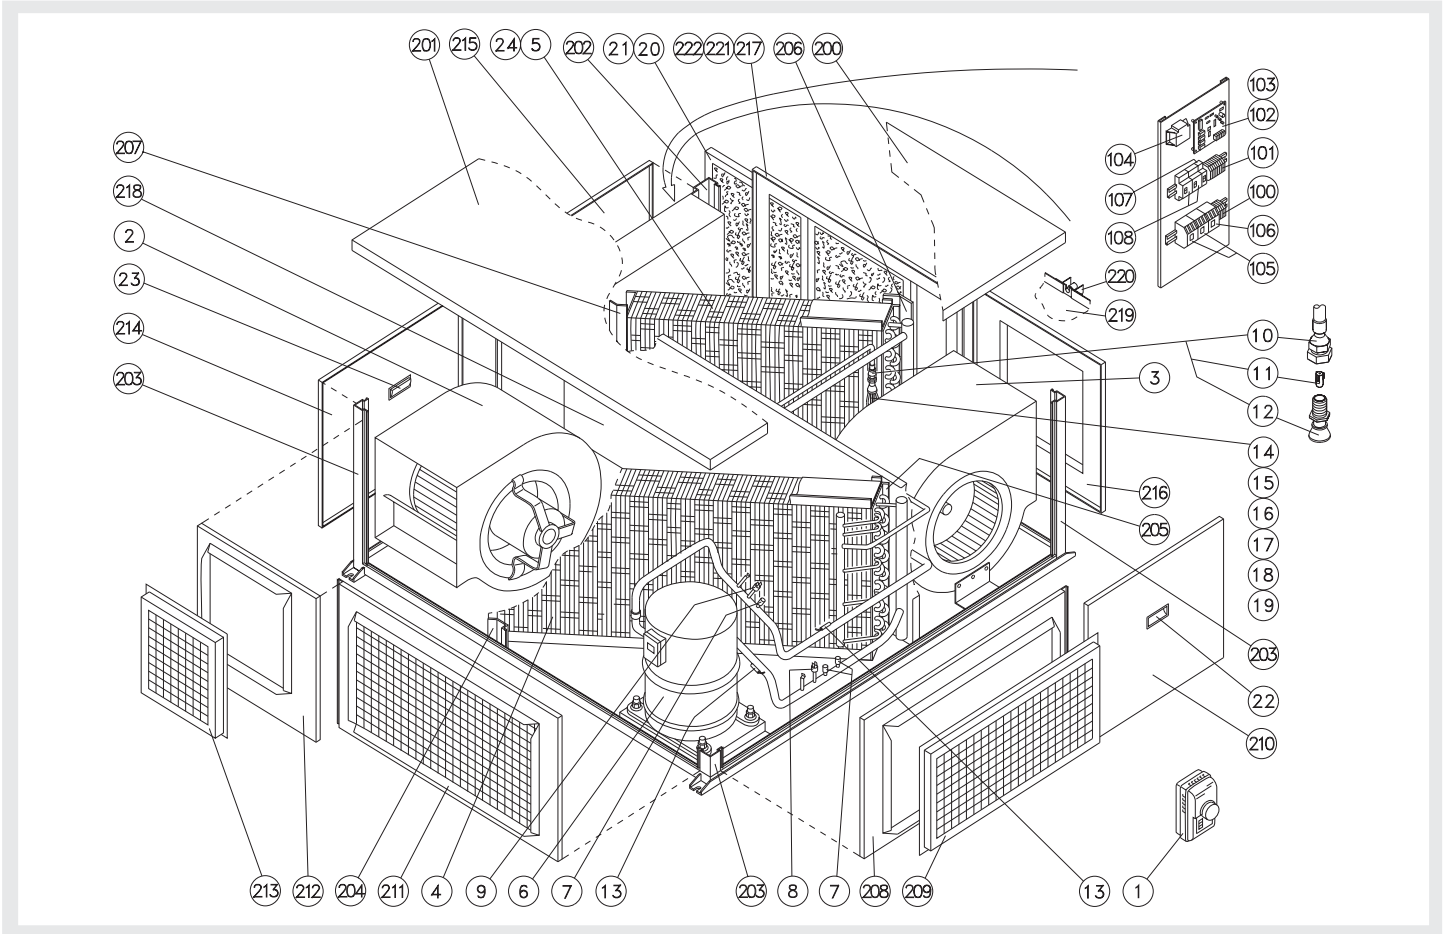

# Spare Parts

## RTC-20B-38 ed. 01(10-00) R-22 (SERIAL B)

1/2

POS	ITEM	DENOMINATION	QUANTITY
			RTC-20B-38 ed.01
1	3786024	Ambient thermostat	1
2	3795048	Motor-driven fan	1
3	3795040	Motor-driven fan	1
4	61-7442	Outdoor coil	1
5	61-7443	Indoor coil	1
6	3721826	Compressor	1
7	3515630	Access connection	3
8	025-30249-000	Low pressure switch	1
9	025-17620-025	High pressure switch	1
10	3532001	Aeroquip connector	1
11	3520017	Restrictor	1
12	3530006	Distributor	1
13	3785066	5000 mm Sensor	2
14	86-9673	Indoor coil capillary tube n° 1	1
15	86-9674	Indoor coil capillary tube n° 2	1
16	86-9675	Indoor coil capillary tube n° 3	1
17	86-9676	Indoor coil capillary tube n° 4	1
18	86-9677	Indoor coil capillary tube n° 5	1
19	86-9678	Indoor coil capillary tube n° 6	1
20	3737705	Air filter 440 x 395 x 20	2
21	3750800	Filtering material	2
22	3787101	Handle for handling	3
23	16-11486	Aluminium grid indoor coil	1
100	3770994	Connecting strip	1
101	3770996	Connecting strip	1
102	6791200	Electronic board	1
103	6826810	Nylon separator	4
104	6849855	Transformer	1
105	6744617	Contacteur	2
106	6744639	Contacteur	1
107	6776814	Automatic switch	1
108	6776702	Main switch	2
200	66-7221	Upper cover assembly	1
201	66-7222	Upper cover assembly	1
202	66-7212	Contro box comer assembly	1