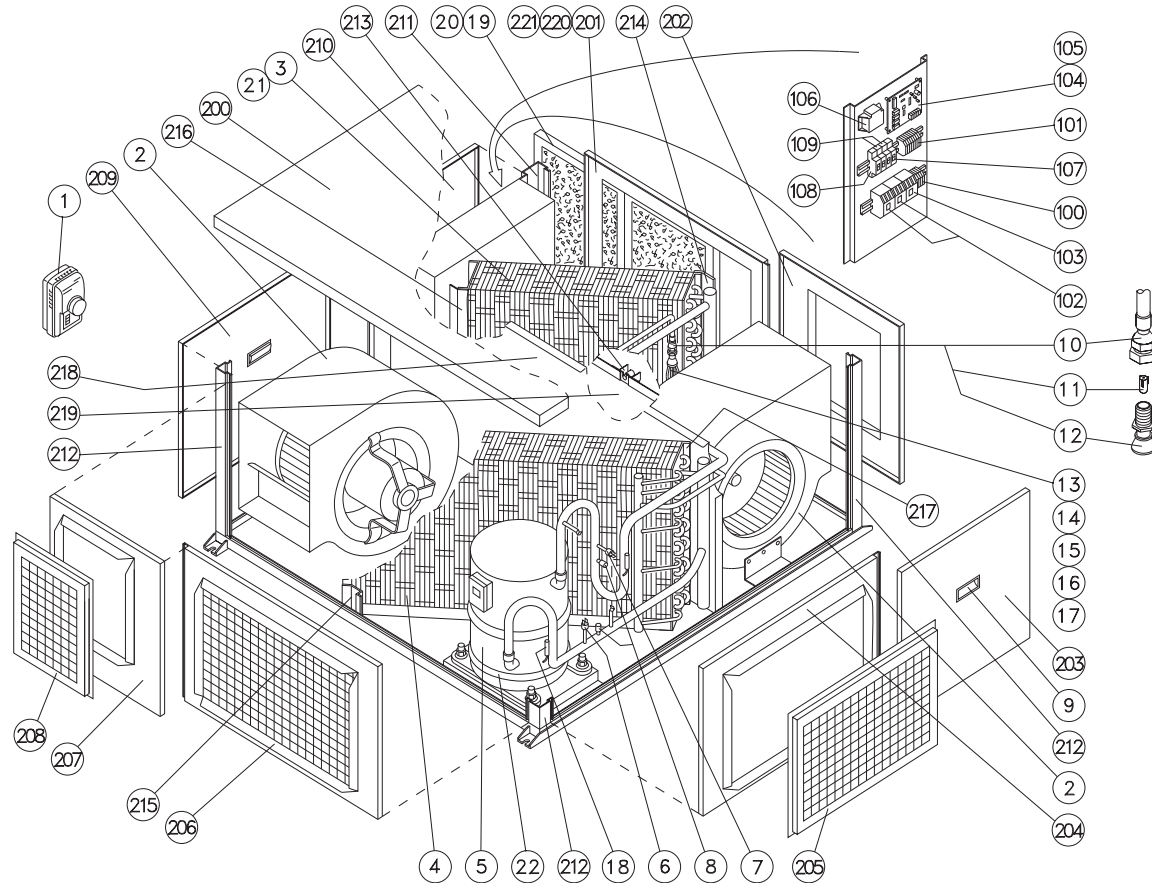

Spare Parts

RTC-15G-38 ed. 01(TRF) R-407C (SERIAL B)

1/2

POS	ITEM	DENOMINATION	QUANTITY
			RTC-15G-38 ed.01
1	3786024	Ambient thermostat	1
2	3795044	Motor-driven fan	2
3	61-7449	Indoor coil	1
4	61-7450	Outdoor coil	1
5	3721890	Compressor	1
6	025-17620-025	High pressure switch	1
7	025-30249-000	Low pressure switch	1
8	3515630	Access connection	3
9	3787101	Handle for handling	3
10	3532001	Aeroquip connector	1
11	3520018	Restrictor	1
12	3530009	Distributor	1
13	86-9691	Indoor coil capillary tube n° 1	1
14	86-9692	Indoor coil capillary tube n° 2	1
15	86-9693	Indoor coil capillary tube n° 3	1
16	86-9694	Indoor coil capillary tube n° 4	1
17	86-9695	Indoor coil capillary tube n° 5	1
18	3785066	5000 mm Sensor	2
19	3737706	Air filter 445 x 320 x 20	2
20	3750800	Filtering material	2
21	16-1885	Aluminium grid indoor coil	1
22	6824906	Compressor crankcase heater	1
100	3770994	Connecting strip	1
101	3770996	Connecting strip	1
102	6744617	Contacteur	2
103	6744639	Contacteur	1
104	6791200	Electronic board	1
105	6826810	Nylon separator	4
106	6849855	Transformer	1
107	6776814	Automatic switch	1
108	6776852	Automatic switch	1
109	6776816	Automatic switch	2
200	66-7308	Upper cover assembly	1
201	66-7305	Indoor coil panel assembly	1
202	66-7729	Fan panel assembly	1